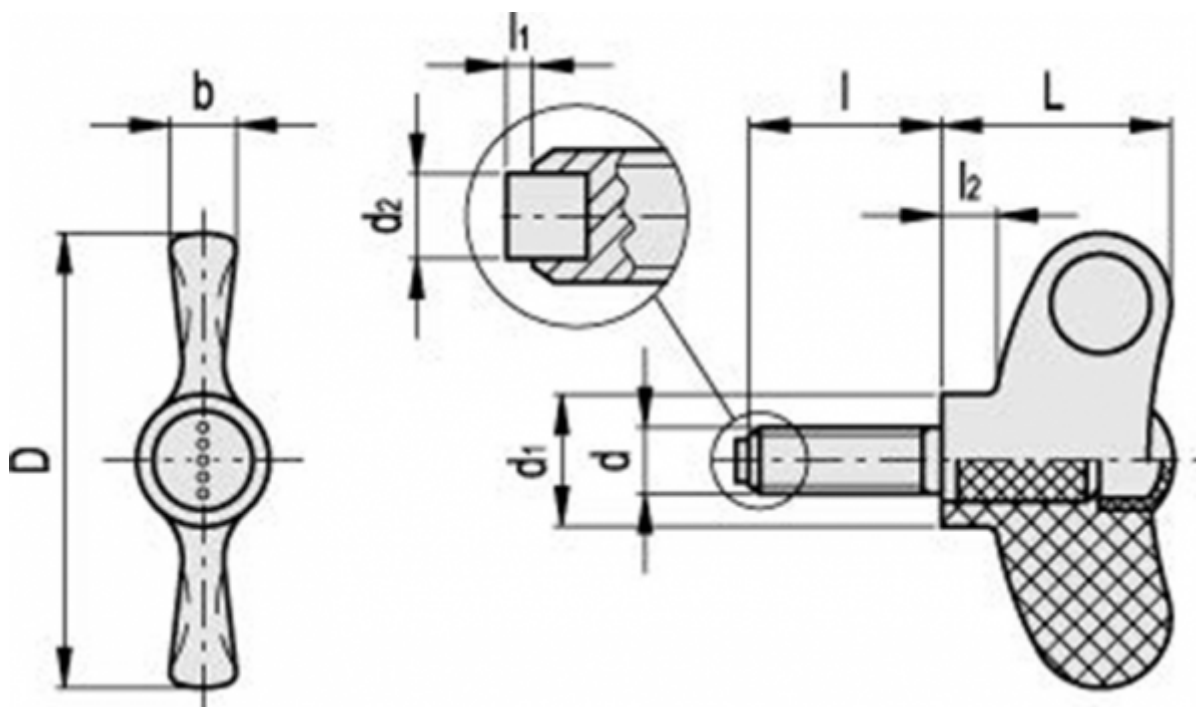

Article number: 23022245562

Description: Wing screw with bolt EWN.48-SST-p-M6x20-PO-C2

## Measures

$b = 7$

$D = 48$

$d = 6$

$d1 = 13.5$

$l = 20$

$l1 = 1.5$

$l2 = 5.5$

$L = 24$

Weight in (g) = 13